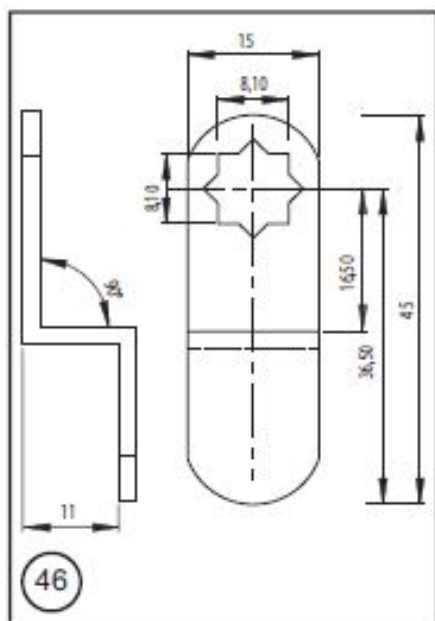

# PRODUCT SHEET

**Description:**

Cam No. 46 For 1900 Series, Cranked 9mm, 36,5mm C/E

**Item number:**

14.04.286-0

Units	Box	Carton	HS Code	Barcode
Pcs.			8301600090	 5704866041164

**SISO A/S**

Mileparken 11  
DK-2740 Skovlunde  
Denmark  
VAT: DK 24786013